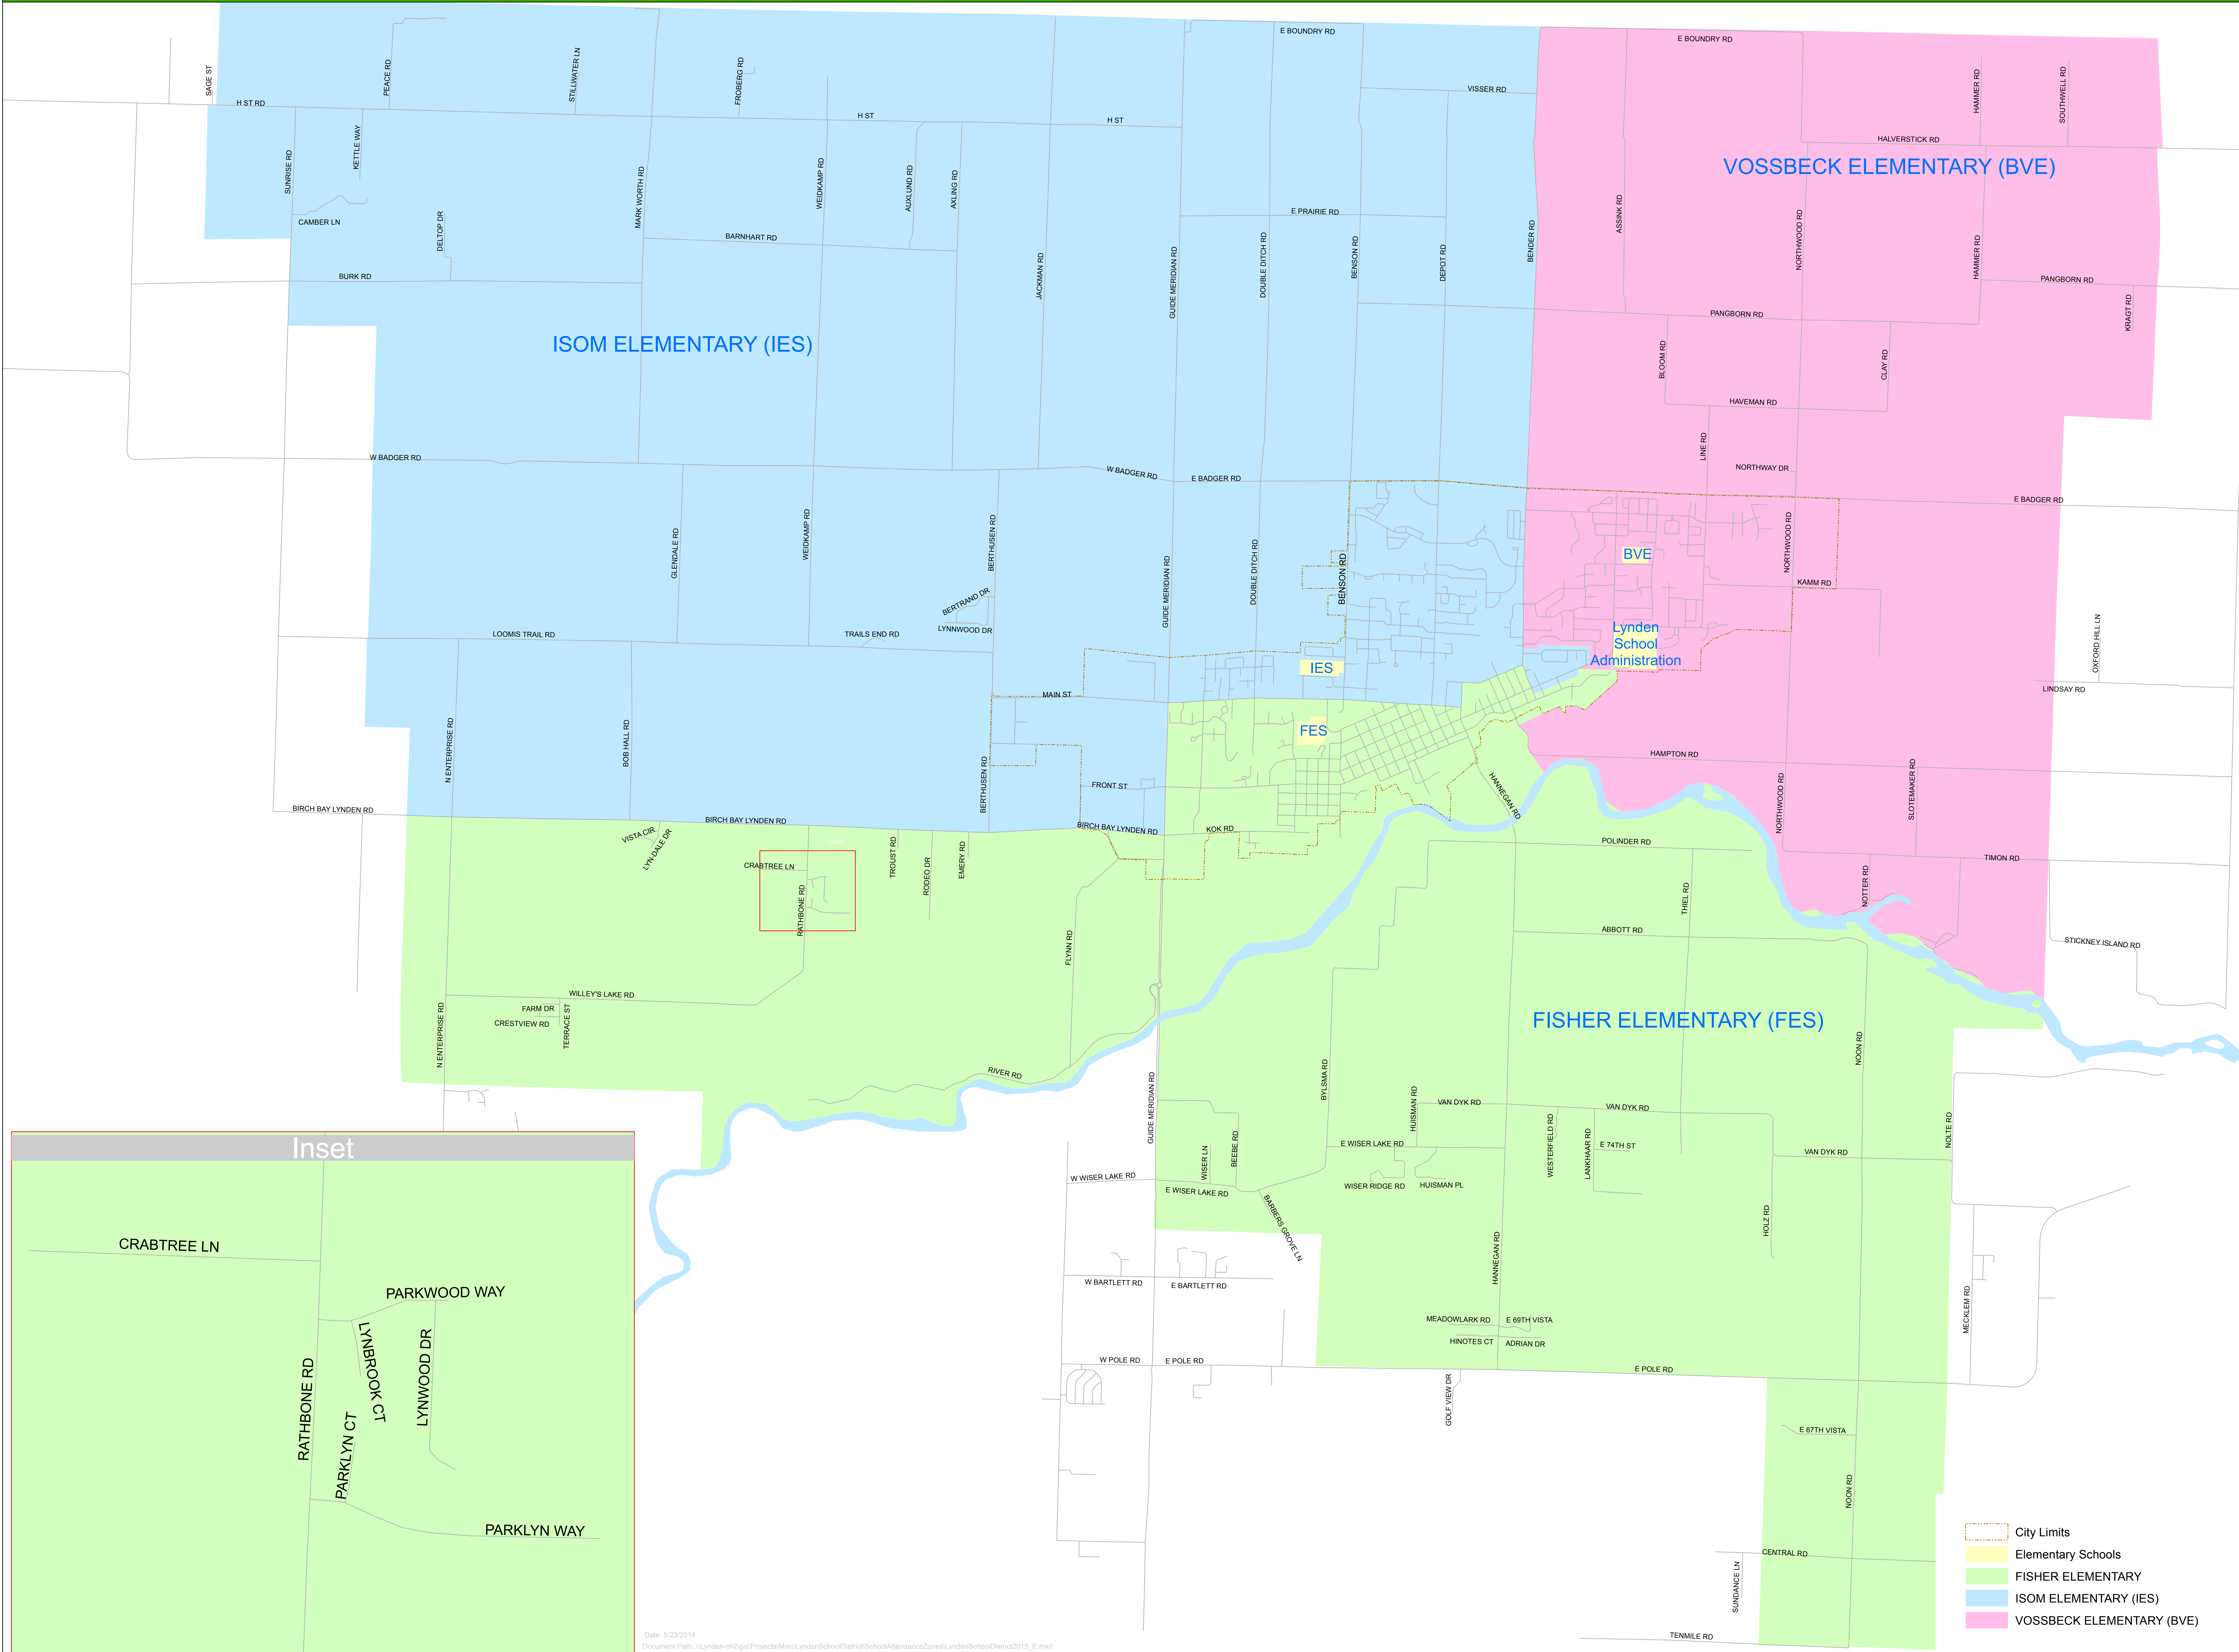

Lynden School District 2015

ISOM ELEMENTARY (IES)

VOSSBECK ELEMENTARY (BVE)

FISHER ELEMENTARY (FES)

Lynden School Administration

Inset

- City Limits
- Elementary Schools
- FISHER ELEMENTARY
- ISOM ELEMENTARY (IES)
- VOSSBECK ELEMENTARY (BVE)